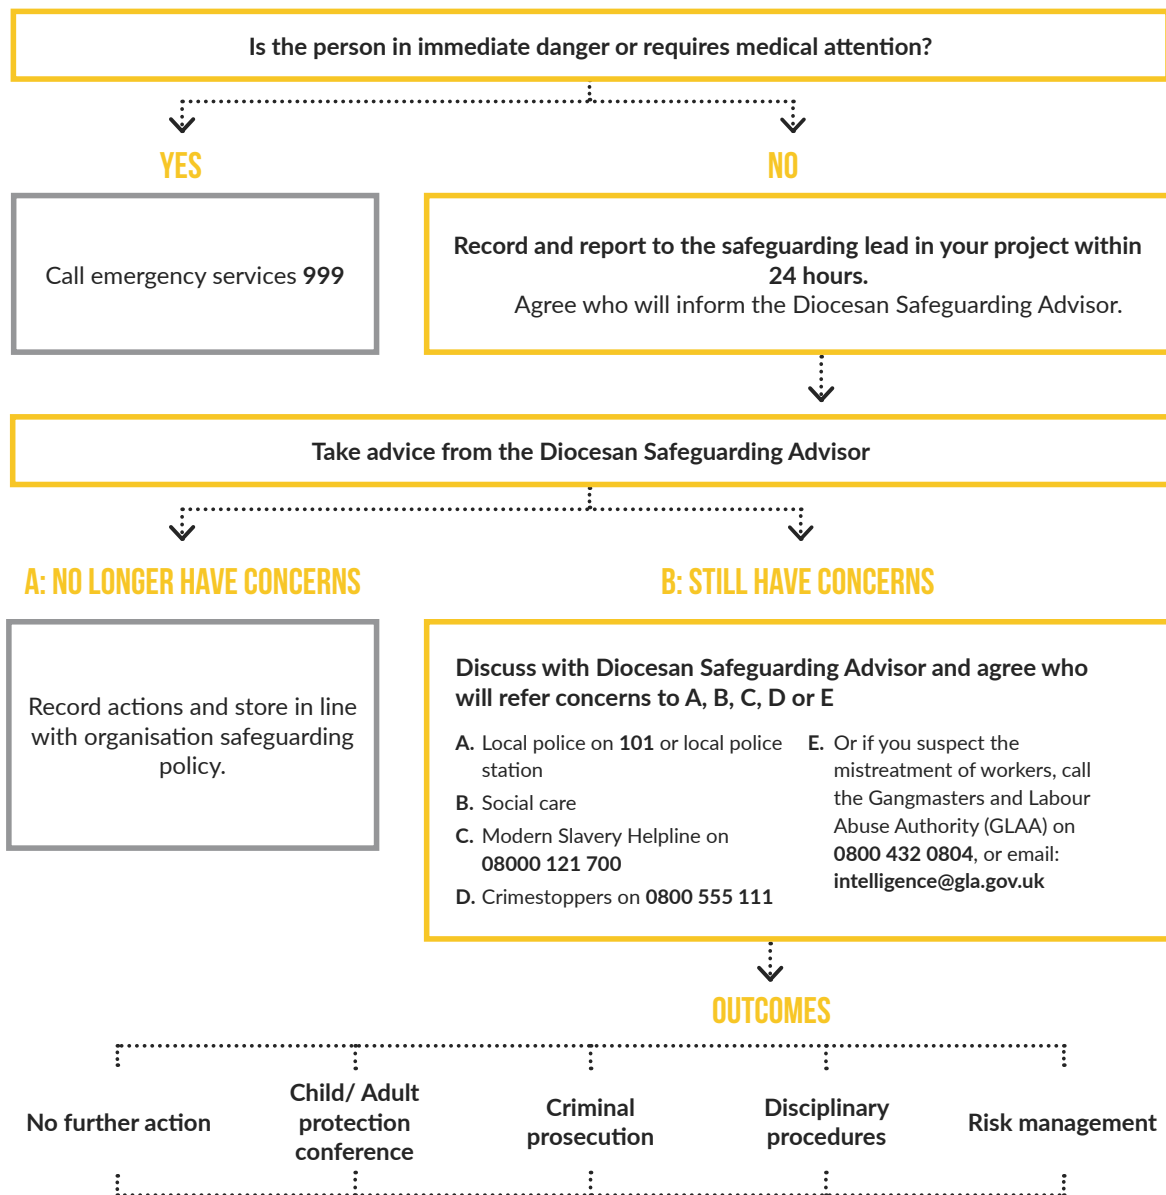

# What to do if you suspect/witness or someone discloses information that may indicate they are a victim of modern slavery or exploitation.

Listen, do not investigate, be honest about what you will need to share with the safeguarding lead.

## KEY CONTACTS